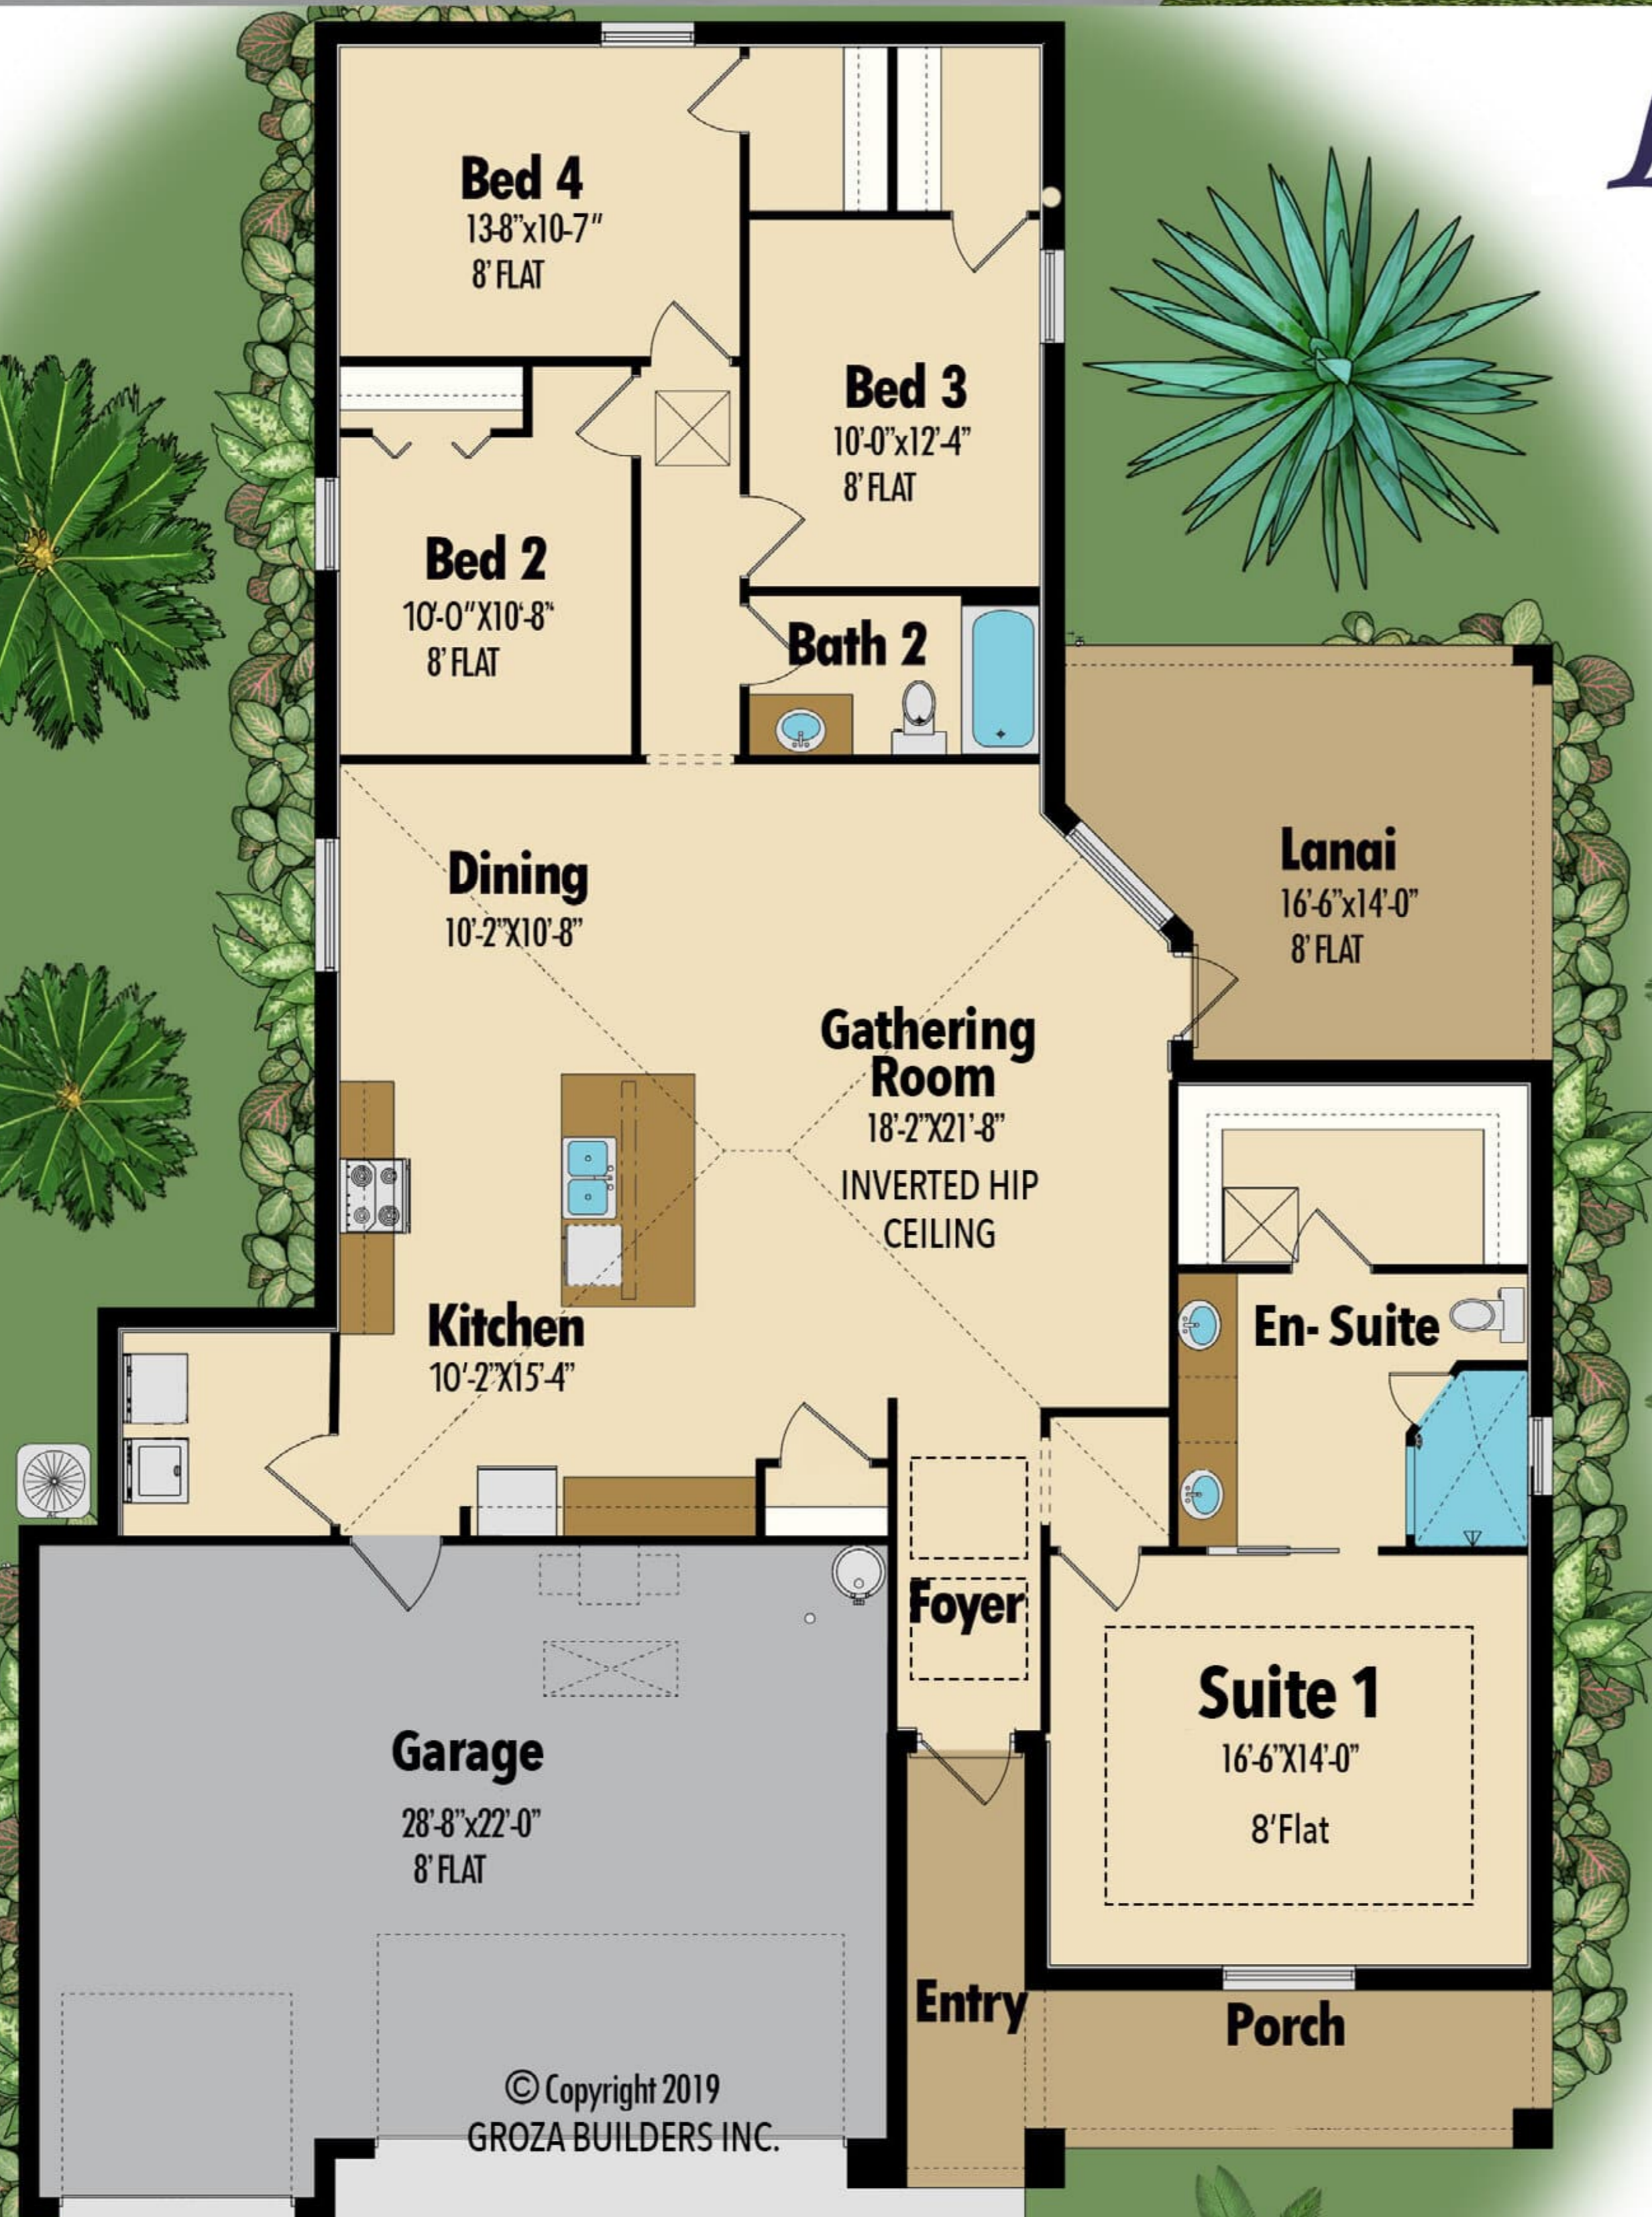

La Tortuga

Square Footage

Living	1,956
Garage	640
Lanai	203
Entry&Porch	157

Total 2,956

All dimensions and specifications are approximate and subject to change in the field. Rendering and floor plan are for illustrative purposes only and may not reflect the actual characteristics of the actual home. Please discuss options with your salesperson.