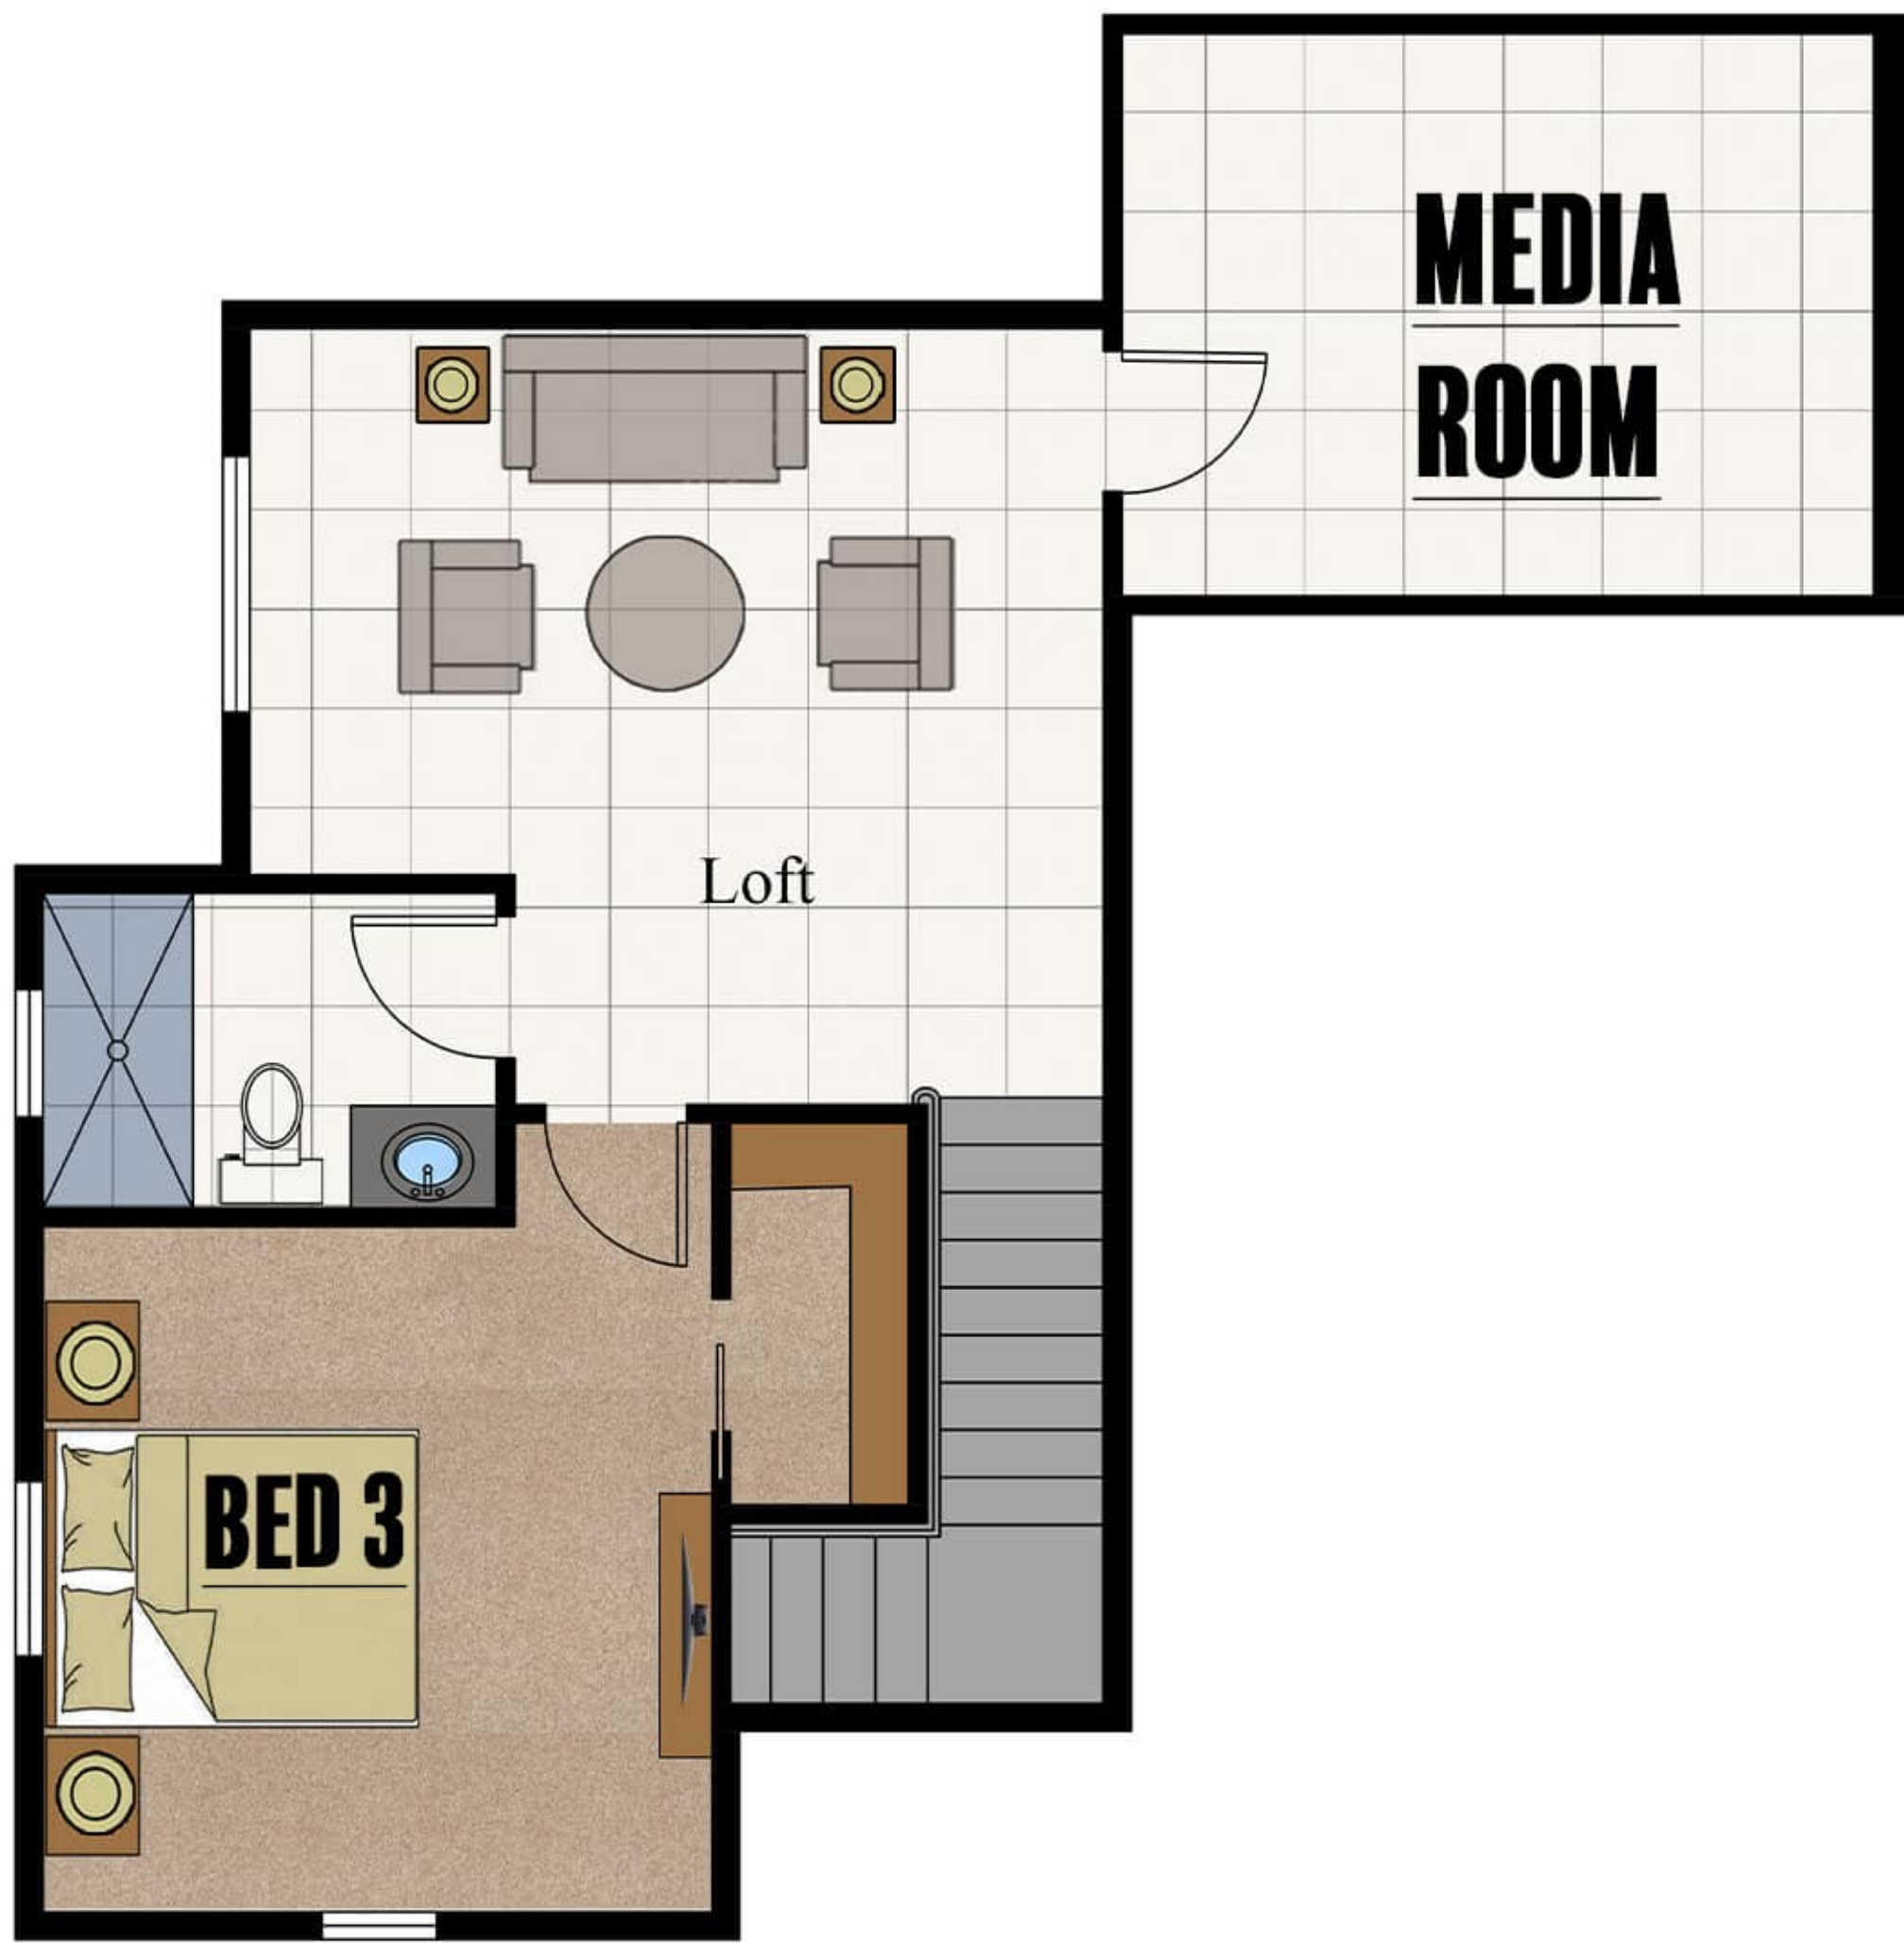

**2 STORY**

SECOND LEVEL

**Square Footage**

1st Living	1,734
2nd Living	644
Garage	592
Porch	57
Entry	19

**Total 3,046**

**UNIT 117**

All dimensions and specifications are approximate and subject to change in the field. Rendering and floor plan are for illustrative purposes only and may not reflect the actual characteristics of the home. Please discuss options with your sales person.